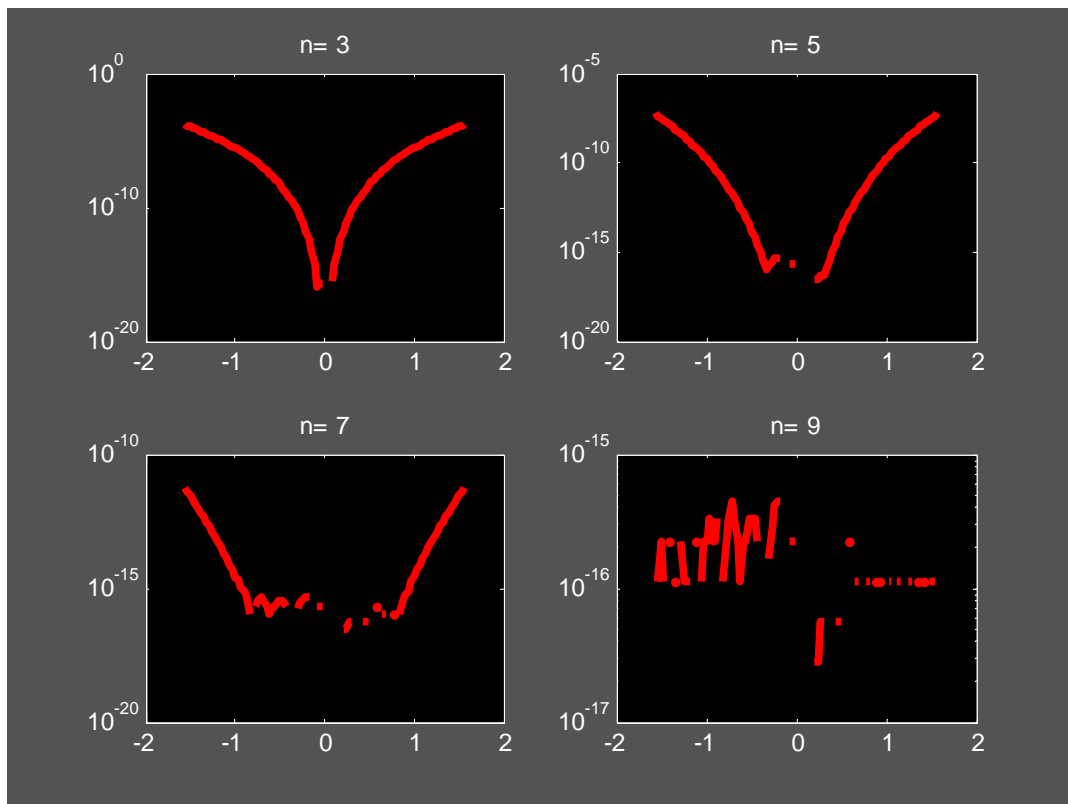

Here is a collection of cool figures from Project 3. There were *many* cool figures but we are showing only three submissions from the Sine-approximation question and three from the draw star question. Good job!

### Error of MySine

Programmer and artist: *jpm285*

Programmer and artist: *jhb259*

*You would appreciate the above figure more if you could actually run the code to draw the graph. The color scheme starts with a dark background and then fades towards the white background shown!*

### Draw N Stars

Test Design

First Cool Design

Second Cool Design Third Cool Design