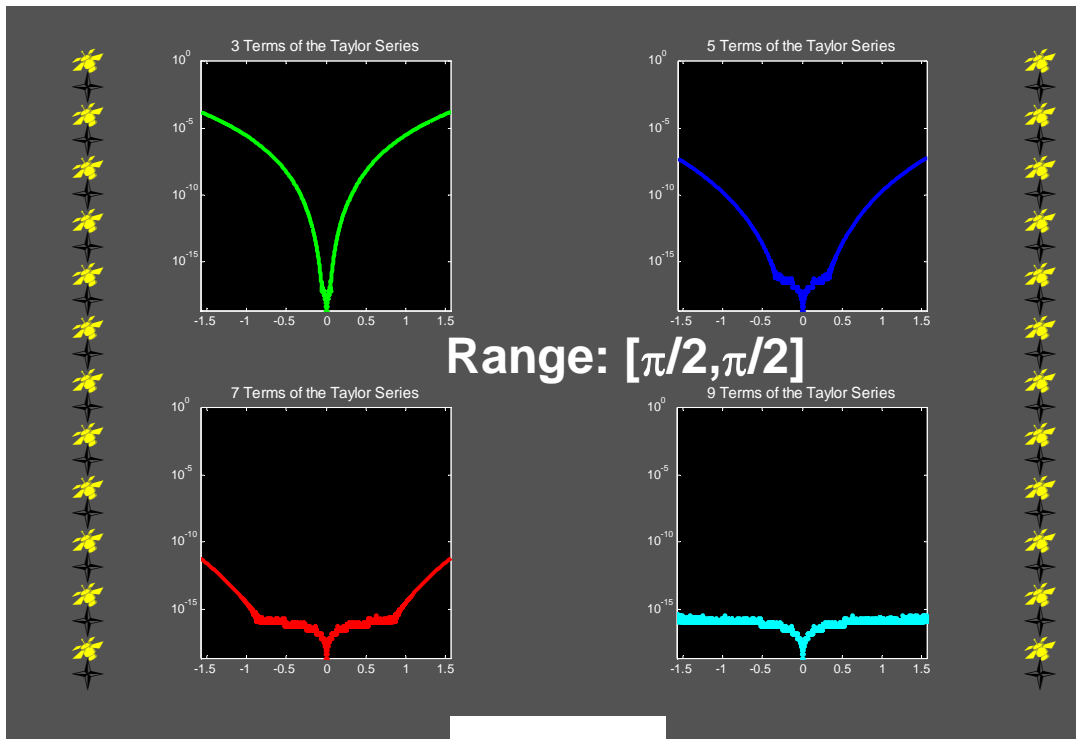

Here is a collection of cool figures from Project 3. There were *many* cool figures but we are showing only three submissions from the Sine-approximation question and three from the draw star question. Good job!

### Error of MySine

Programmer and artist: *jpm285*

Programmer and artist: *jhb259*

*You would appreciate the above figure more if you could actually run the code to draw the graph. The color scheme starts with a dark background and then fades towards the white background shown!*