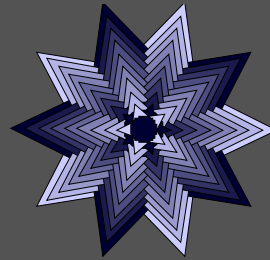

Here is a collection of cool figures from Project 3. There were *many* cool figures but we are showing only three submissions from the Sine-approximation question and three from the draw star question. Good job!

### Error of MySine

Programmer and artist: *jpm285*

Programmer and artist: *jhb259*

*You would appreciate the above figure more if you could actually run the code to draw the graph. The color scheme starts with a dark background and then fades towards the white background shown!*

### Draw N Stars

Test Design

First Cool Design

Second Cool Design Third Cool Design