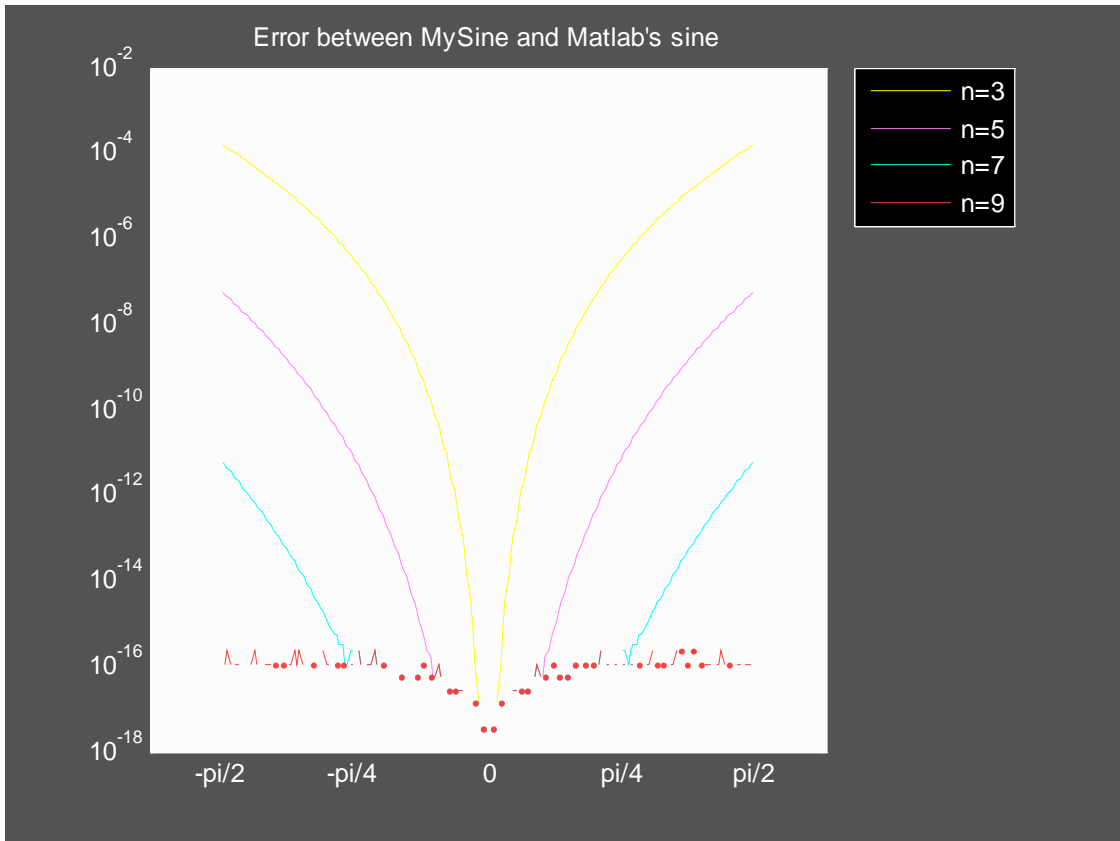

Here is a collection of cool figures from Project 3. There were *many* cool figures but we are showing only three submissions from the Sine-approximation question and three from the draw star question. Good job!

### Error of MySine

Programmer and artist: *jpm285*

Programmer and artist: *jhb259*

*You would appreciate the above figure more if you could actually run the code to draw the graph. The color scheme starts with a dark background and then fades towards the white background shown!*