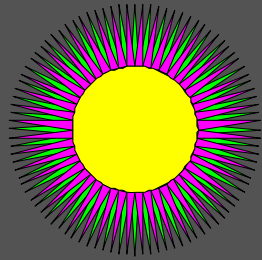

Here is a collection of cool figures from Project 3. There were *many* cool figures but we are showing only three submissions from the Sine-approximation question and three from the draw star question. Good job!

### Error of MySine

Programmer and artist: *jpm285*

Programmer and artist: *jhb259*

*You would appreciate the above figure more if you could actually run the code to draw the graph. The color scheme starts with a dark background and then fades towards the white background shown!*

### Draw N Stars

Test Design

First Cool Design

Second Cool Design Third Cool Design